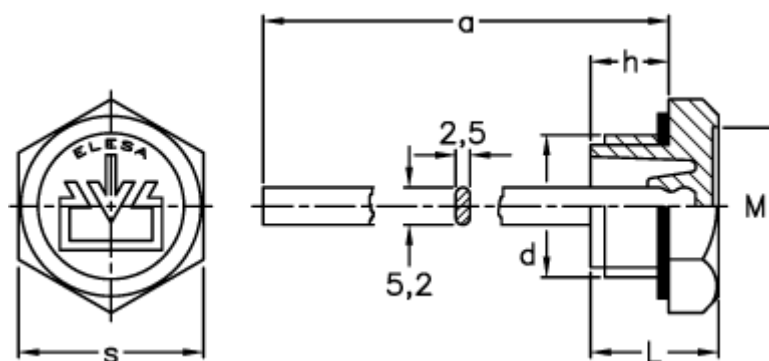

# Data Sheet

Article number: 2311059535

Description: E+G Oil fill plug, w/breather hole  
TCD.3/8+a, black

## Measures

a	= 120
d	= G 3/8
h	= 9
L	= 16
M	= 17.0
s	= 22
Tightening torque N m = 8 til 10	